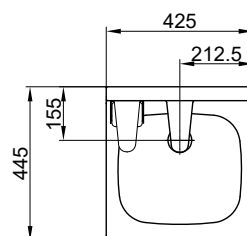

Contact

CN: shanghai@frontmatec.com
Phone: +86 215 859 4850

DK: kolding@frontmatec.com
Phone: +45 763 427 00

NL: rijssen@frontmatec.com
Phone: +31 886 294 000

UK: birmingham@frontmatec.com
Phone: +44 121 313 3564

itec-hygiene.com
frontmatec.com

DE: hygiene@frontmatec.com
Phone: +49 252 185 070

ES: barcelona@frontmatec.com
Phone: +34 932 643 800

RU: moscow@frontmatec.com
Phone: +7 495 424 9559

US: kansascity@frontmatec.com
Phone: +1 816 891 2440