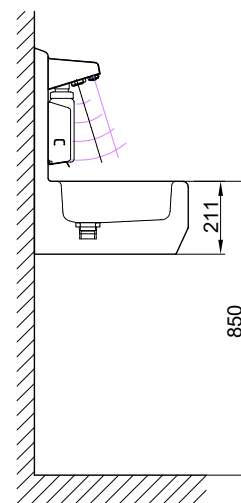

Contact

CN: shanghai@frontmatec.com
Phone: +86 215 859 4850

DK: kolding@frontmatec.com
Phone: +45 763 427 00

NL: rijssen@frontmatec.com
Phone: +31 886 294 000

UK: birmingham@frontmatec.com
Phone: +44 121 313 3564

itec-hygiene.com
frontmatec.com

DE: hygiene@frontmatec.com
Phone: +49 252 185 070

ES: barcelona@frontmatec.com
Phone: +34 932 643 800

RU: moscow@frontmatec.com
Phone: +7 495 424 9559

US: kansascity@frontmatec.com
Phone: +1 816 891 2440