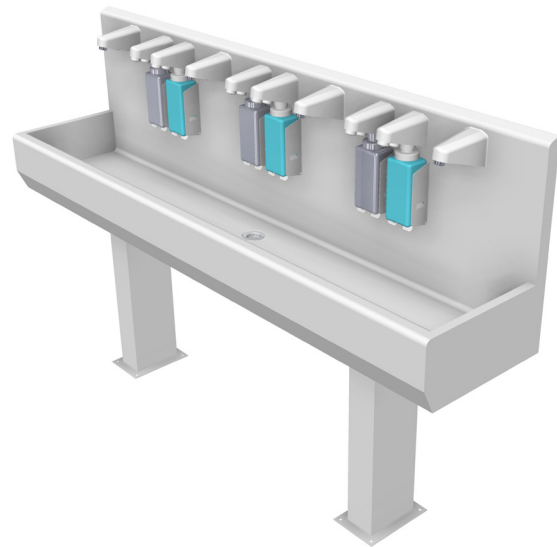

Cleaning basin and troughs type 20550 W Touchless

Hand hygiene – contactless – comfortable – compact

Now completely touchless and moisture-resistant

The No. 1 series of cleaning basins and troughs Type 20550. The new touchless version offers all known advantages including touchless removal of soap and disinfectant. The completely touchless cleaning process leads to significantly shorter lead times. Adjustable dosing quantities guarantee optimum hand hygiene with minimum consumption. Safe functionality is also guaranteed in production facilities with high levels of moisture development.

Options

- Lockable execution
- Wall mounting or pedestal
- Connections from the ceiling
- Paper towel dispenser with holder and wastebasket
- Warm air hand dryer
- Available with a maximum of 6 wash places
- Continuous flow heater

Version

- Stainless steel fittings for touch-free sensor-controlled soap removal, water activation and disinfectant removal
- Holder for 1L reservoir
- Drawn basin body with rear wall completely made of stainless steel material no. 1.4301. Finely ground surfaces
- Integrated Aquaflow function (hygiene flushing) prevents contamination in the pipeline system
- Reduced water consumption due to sensor operation and water-saving aerator
- Water follow-up time of one second reduces switching operations of the sensor and extends the life span of the technical components
- If the sensor is damaged or intentionally covered, the water will run for a maximum of 30 seconds
- Robust construction suitable for industrial use, high IP protection
- Hygienic construction - easy to clean

Cleaning troughs type 20550-2W Touchless

Reinigungsbecken Typ 20550 W Touchless

Technical data

Type	20550 1W - 6W Touchless
Faucet	Stainless steel version with integrated sensor
Drain valve	R 1½"
Thermo-mixing valve	½", continuously adjustable from 35-65°C
Voltage	24V DC
Power supply	230V, 50-60 Hz
Option	Battery control 9V DC