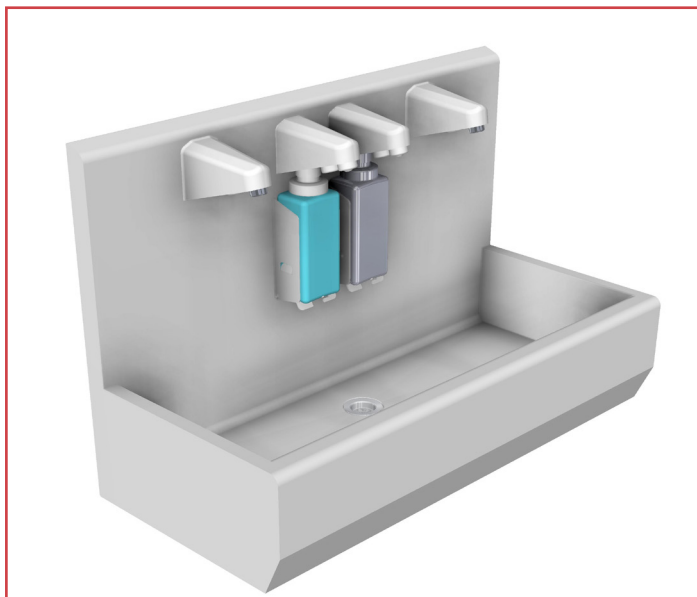

Cleaning basin and troughs type 20550 W Touchless

Hand hygiene – contactless – comfortable – compact

Now completely touchless and moisture-resistant

The No. 1 series of cleaning basins and troughs Type 20550. The new touchless version offers all known advantages including touchless removal of soap and disinfectant. The completely touchless cleaning process leads to significantly shorter lead times. Adjustable dosing quantities guarantee optimum hand hygiene with minimum consumption. Safe functionality is also guaranteed in production facilities with high levels of moisture development.

Options

- Lockable execution
- Wall mounting or pedestal
- Connections from the ceiling
- Paper towel dispenser with holder and wastebasket
- Warm air hand dryer
- Available with a maximum of 6 wash places
- Continuous flow heater

Version

- Stainless steel fittings for touch-free sensor-controlled soap removal, water activation and disinfectant removal
- Holder for 1L reservoir
- Drawn basin body with rear wall completely made of stainless steel material no. 1.4301. Finely ground surfaces
- Integrated Aquaflow function (hygiene flushing) prevents contamination in the pipeline system
- Reduced water consumption due to sensor operation and water-saving aerator
- Water follow-up time of one second reduces switching operations of the sensor and extends the life span of the technical components
- If the sensor is damaged or intentionally covered, the water will run for a maximum of 30 seconds
- Robust construction suitable for industrial use, high IP protection
- Hygienic construction - easy to clean

Cleaning troughs type 20550-2W Touchless

Reinigungsbecken Typ 20550 W Touchless

Technical data

Type	20550 1W - 6W Touchless
Faucet	Stainless steel version with integrated sensor
Drain valve	R 1½"
Thermo-mixing valve	½", continuously adjustable from 35-65°C
Voltage	24V DC
Power supply	230V, 50-60 Hz
Option	Battery control 9V DC