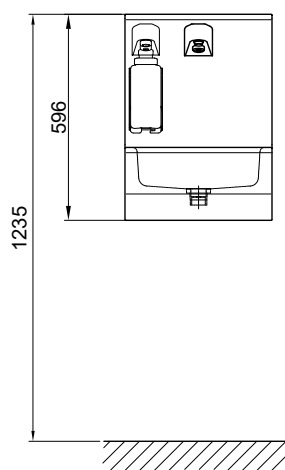

Contact

CN: shanghai@frontmatec.com
Phone: +86 215 859 4850

DK: kolding@frontmatec.com
Phone: +45 763 427 00

NL: rijssen@frontmatec.com
Phone: +31 886 294 000

UK: birmingham@frontmatec.com
Phone: +44 121 313 3564

itec-hygiene.com
frontmatec.com

DE: hygiene@frontmatec.com
Phone: +49 252 185 070

ES: barcelona@frontmatec.com
Phone: +34 932 643 800

RU: moscow@frontmatec.com
Phone: +7 495 424 9559

US: kansascity@frontmatec.com
Phone: +1 816 891 2440